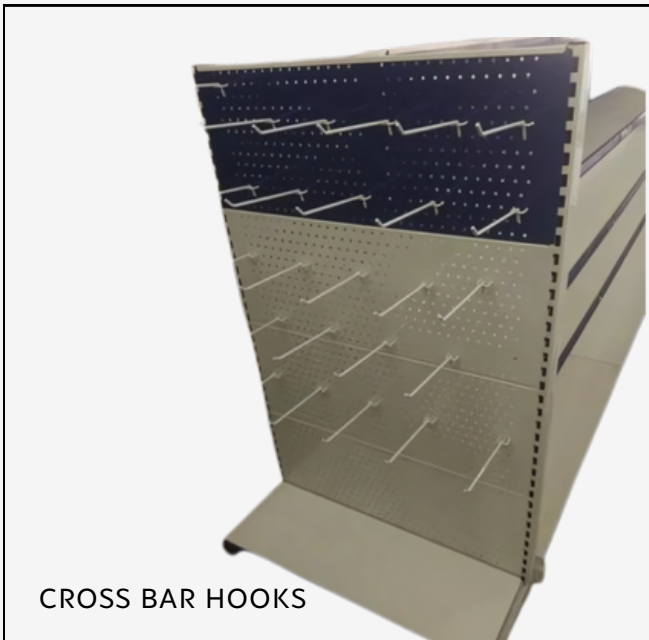

TUBE TYPE VEGETABLE RACK

FRUITS DISPLAY RACK

MIRROR TYPE FRUITS AND VEGETABLE RACK

VEGETABLE RACK

VEGETABLE RACKS

CHAPPAL STAND

SHOE RACK

STAINLESS STEEL SHOPPING TROLLEY

STAINLESS STEEL TROLLEY

STAINLESS STEEL SHOE RACK

CHAPPAL DISPLAY

WALL CHANNEL GLASS RACK

CENTER RACK WITH GLASS

FRONT COUNTER

CASH COUNTER

CROSS BAR HOOKS

STEEL OFFICE RACK

LIBRARY BOOK RACK

SUPERMARKET DISPLAY RACK

ELECTRONIC WALL RACK

ELECTRONIC DISPLAY RACK

ELECTRONIC COMPONENTS STORAGE RACK

ELECTRONIC WALL RACK

CENTER TYPE TOP GLASS GANDOLA