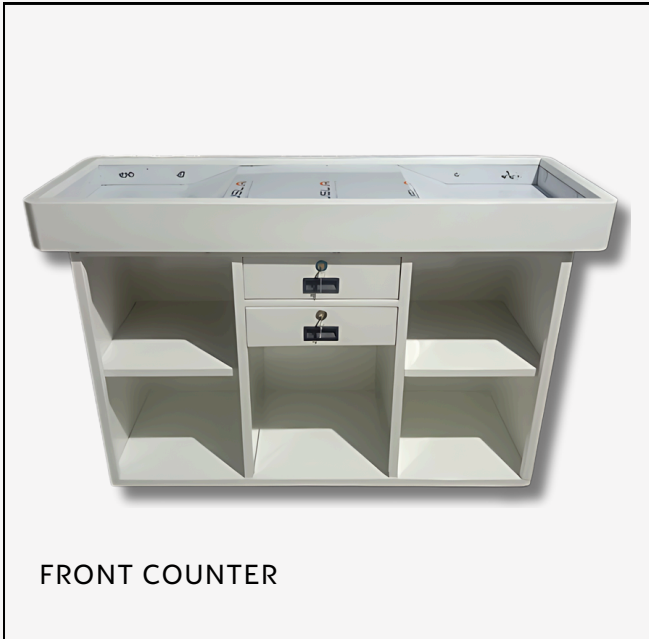

TUBE TYPE VEGETABLE RACK

FRUITS DISPLAY RACK

MIRROR TYPE FRUITS AND VEGETABLE RACK

VEGETABLE RACK

VEGETABLE RACKS

CHAPPAL STAND

SHOE RACK

STAINLESS STEEL SHOPPING TROLLEY

STAINLESS STEEL TROLLEY

STAINLESS STEEL SHOE RACK

CHAPPAL DISPLAY

WALL CHANNEL GLASS RACK

CENTER RACK WITH GLASS

FRONT COUNTER

CASH COUNTER

CROSS BAR HOOKS

STEEL OFFICE RACK

LIBRARY BOOK RACK

SUPERMARKET DISPLAY RACK

ELECTRONIC WALL RACK

ELECTRONIC DISPLAY RACK

ELECTRONIC COMPONENTS STORAGE RACK

ELECTRONIC WALL RACK

CENTER TYPE TOP GLASS GANDOLA