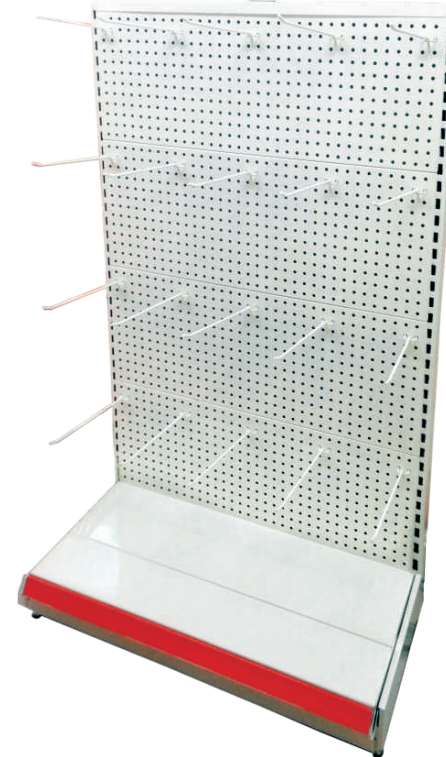

Wall Racks with End Bracket

Corner Rack

Hook Rack

Wall Channel Rack

Wall Channel Glass Rack

Pillar Type Glass Rack

Heavy Duty Display Rack

Slotted Angle Rack

Wall Mesh Rack

Mesh Basket Rack

Closed Basket Rack

Plate Holder Rack

Belt Rack

Shoe Rack

Chappal Rack

Cap Rack

LCD/AC Rack

Electronic Glass Rack

Home Appliances Rack

File with Centre Rack

Wall Channel File Rack

CD / DVD Rack

Bag Rack

Sports Racks

Book Rack

Mirror type Fruits and Vegetable Rack

Mirror with Glass Fruits and Vegetable Rack

Frame type Vegetable Rack Wall Side Frame Model

Vegetable Center Frame Model

Cash Counter

Front Counter

Trolley